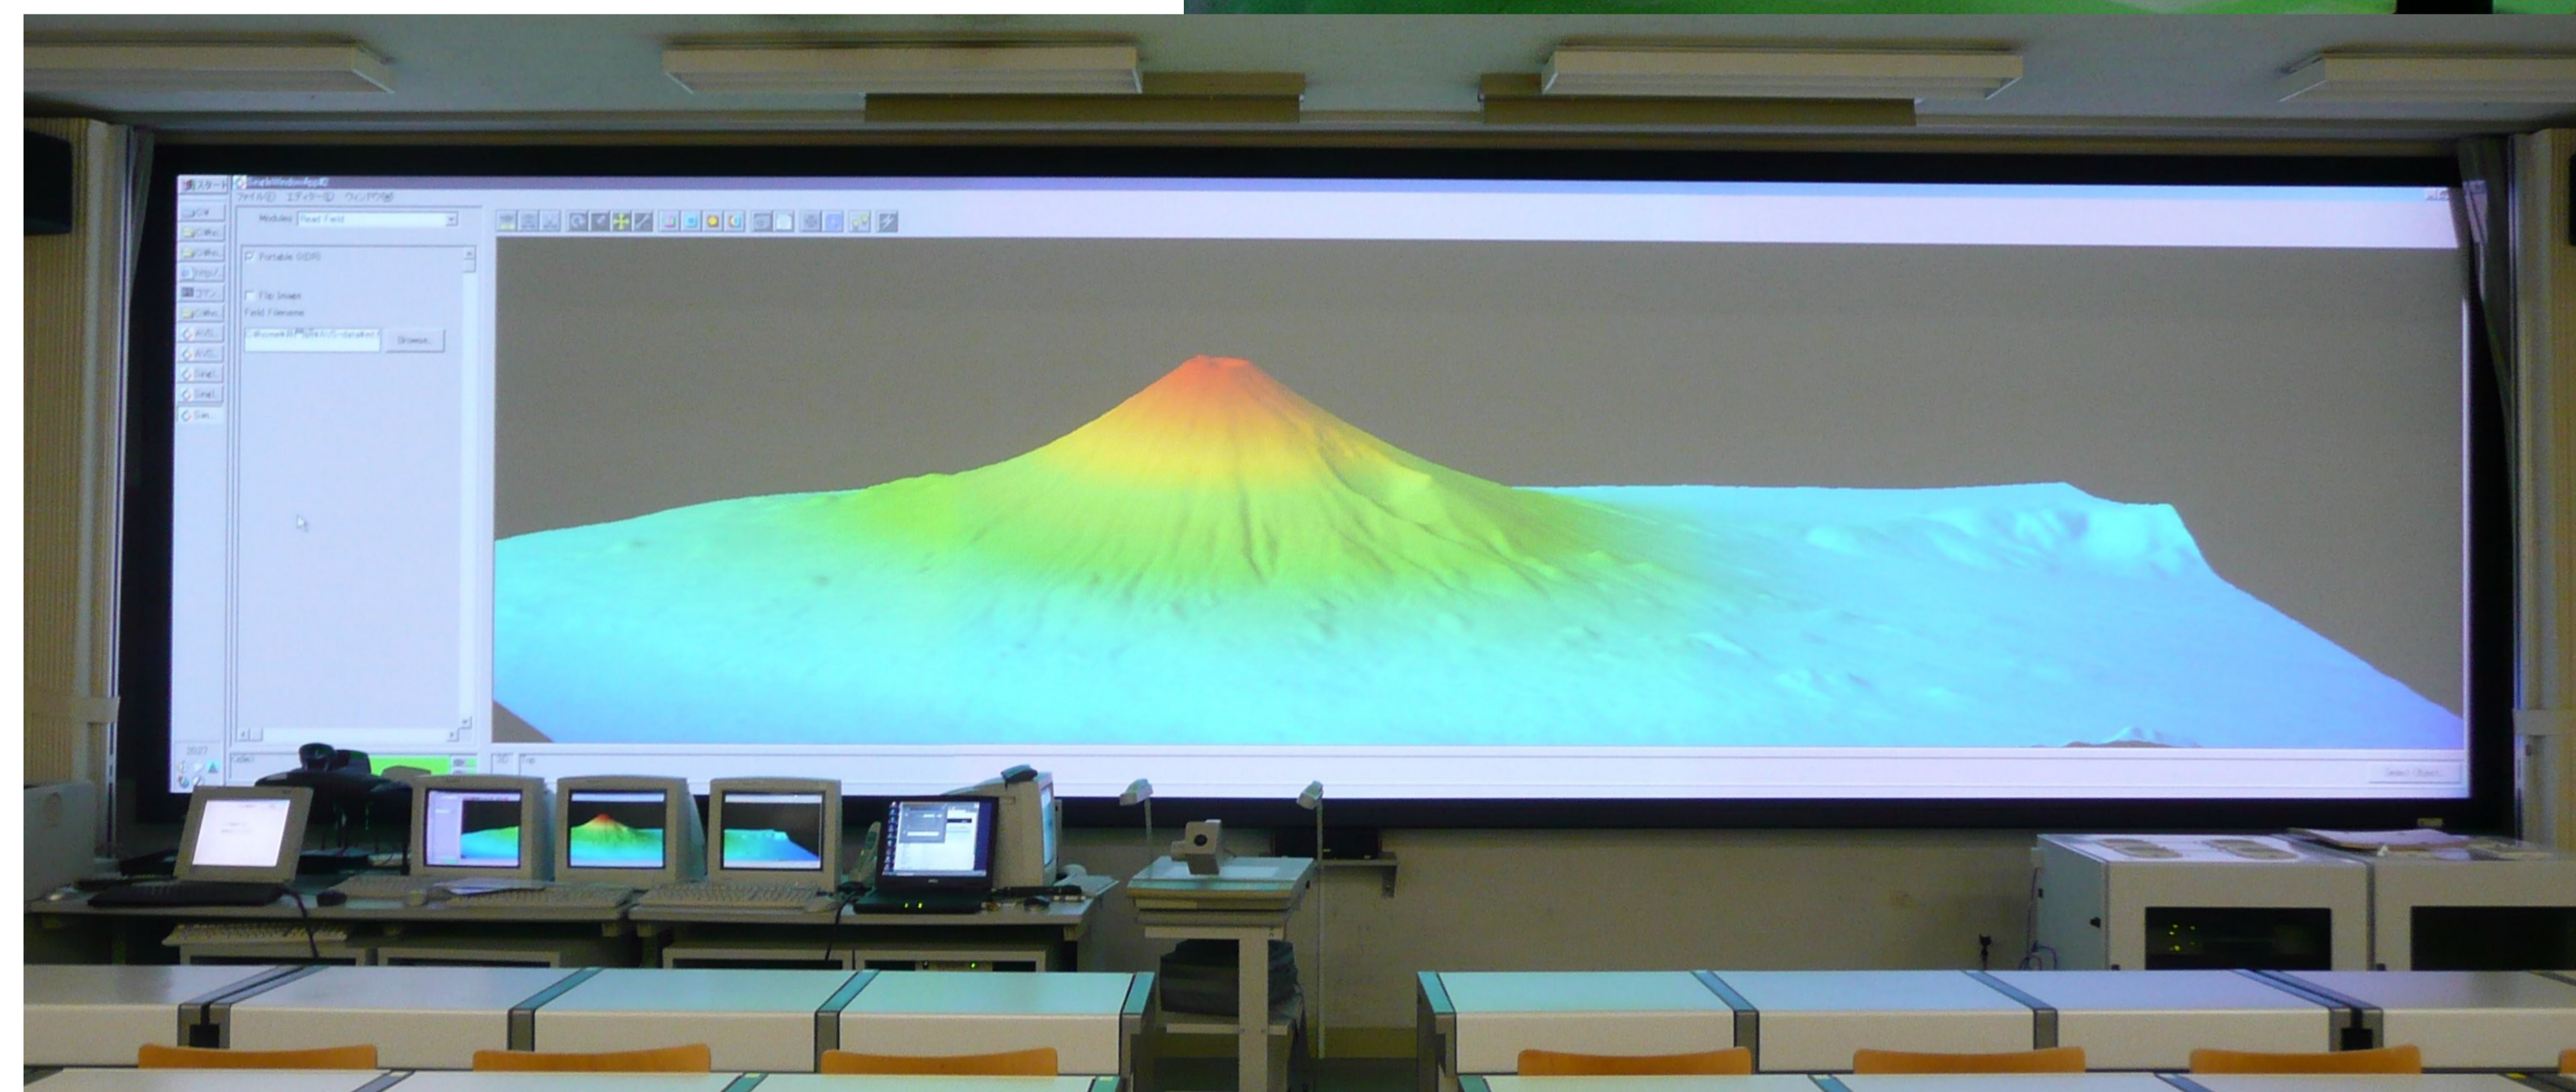

Mt. Fuji in CAVE

The numerical map of Mt. Fuji is shown by an OpenGL program and AVS, which is shown in a screen of a lecture room.