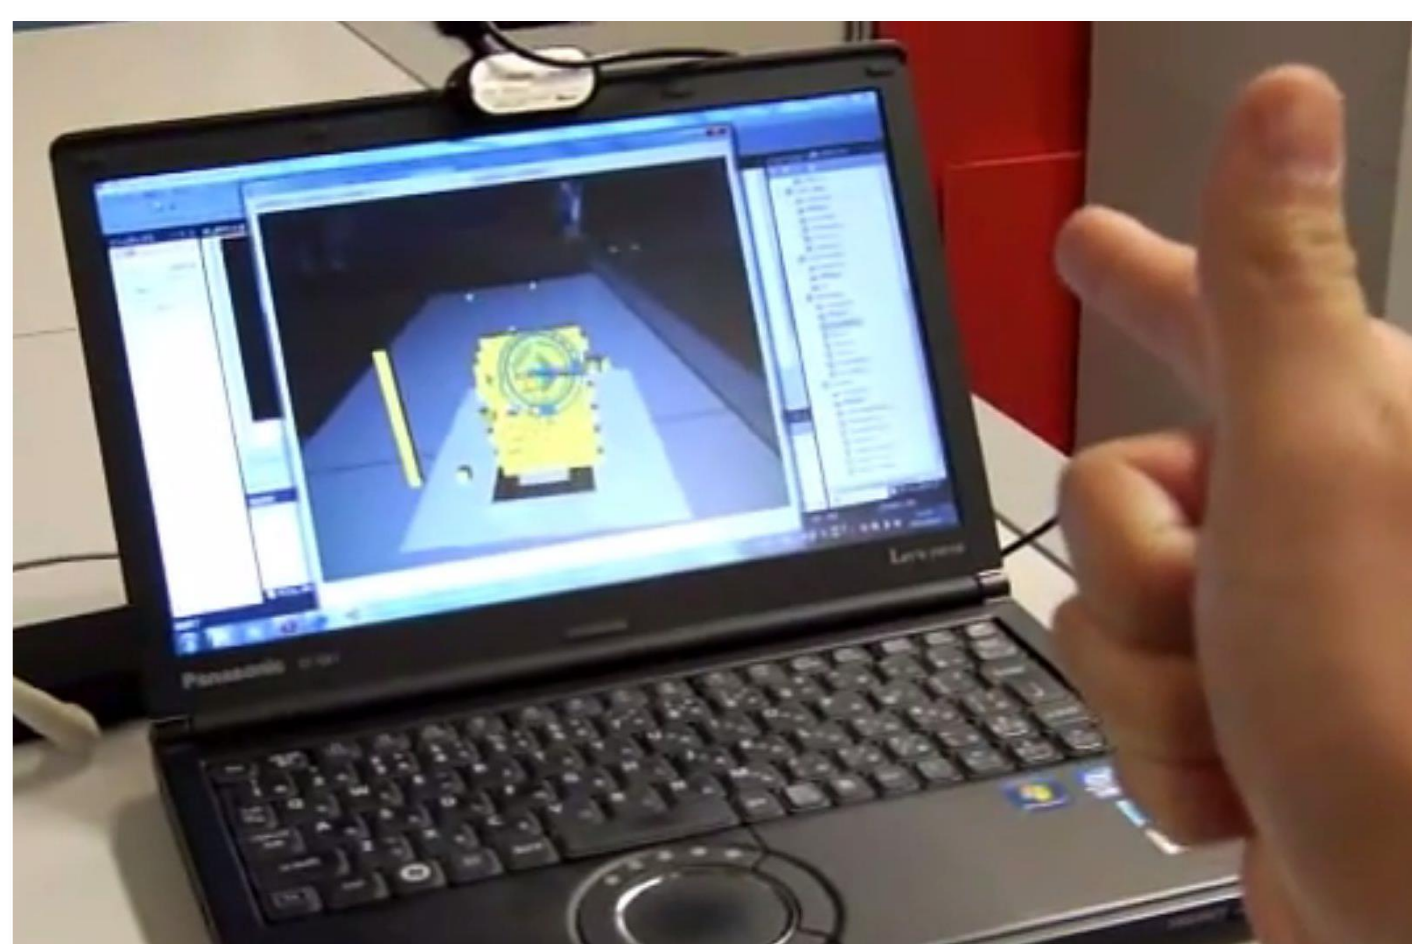

Multimodal Human Sensing System

Institute of Systems, Information Technologies and Nanotechnologies
公益財団法人九州先端科学技術研究所

Human Sensing System

Applications

Motion and EMG Based Game Controller

Virtual Walk-Through System

Manipulation of Virtual Objects