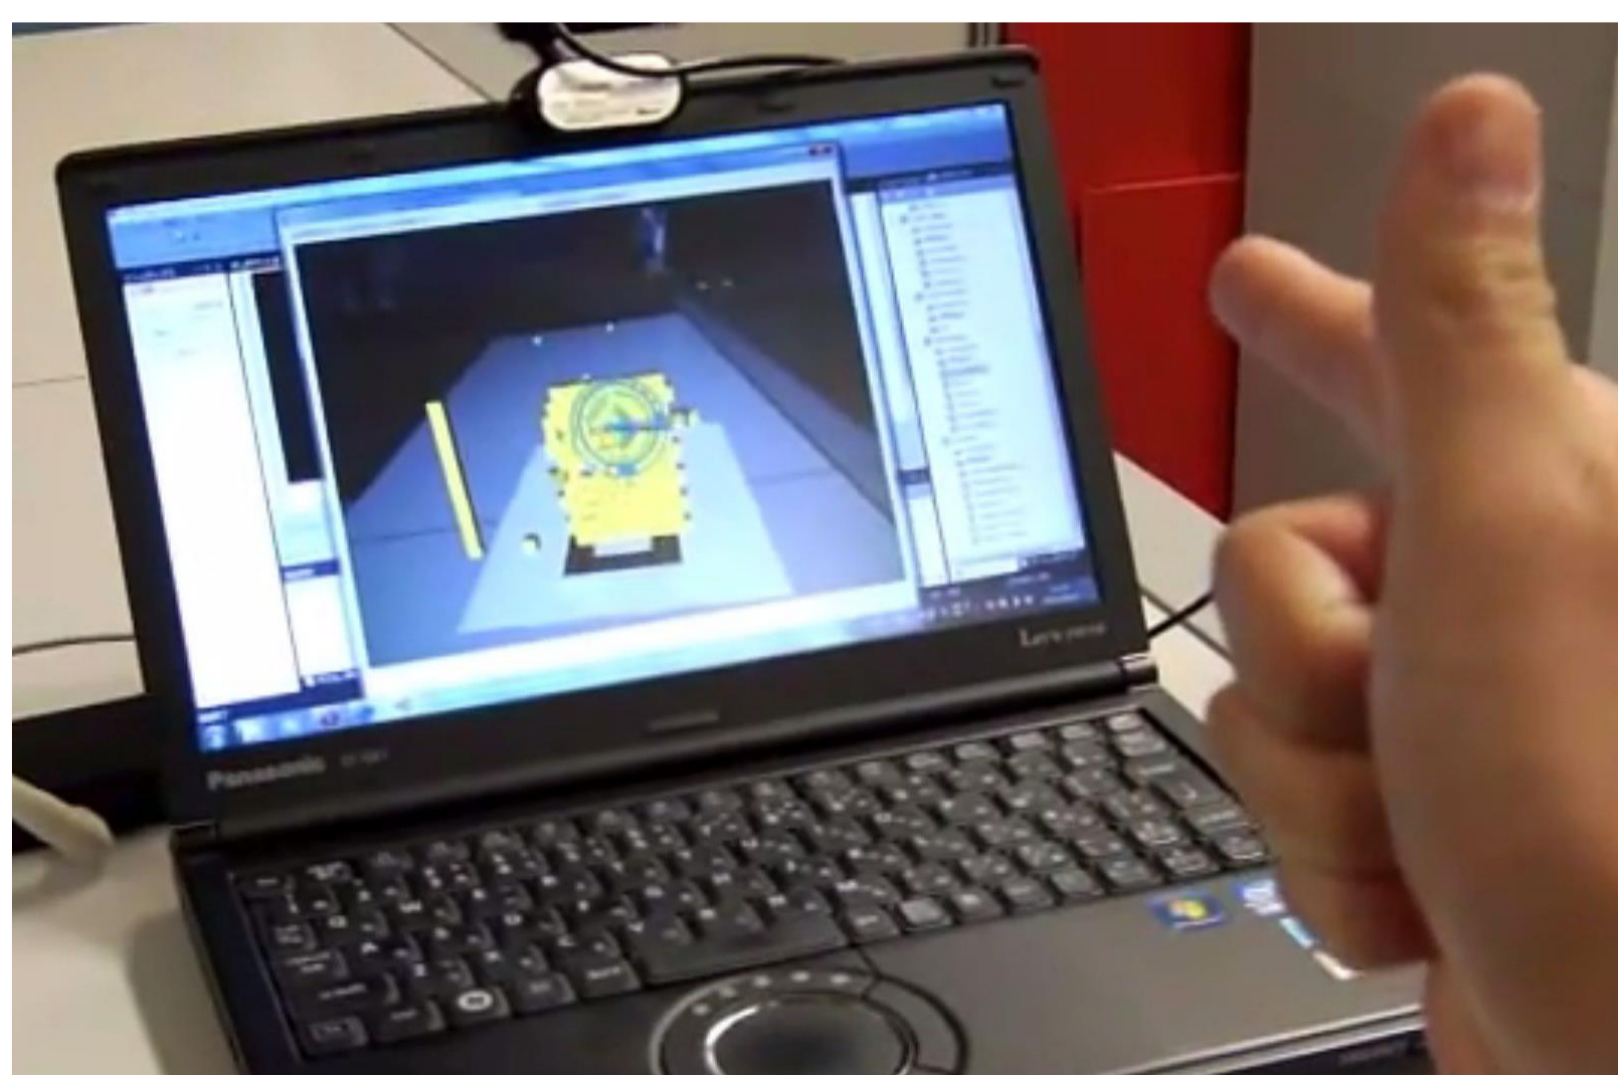

Human Sensing for Interactive AR/VR

Institute of Systems, Information Technologies and Nanotechnologies
公益財団法人九州先端科学技術研究所

Human Sensing System

Applications

AR Shooting

Controller for VR Application

3D Drawing