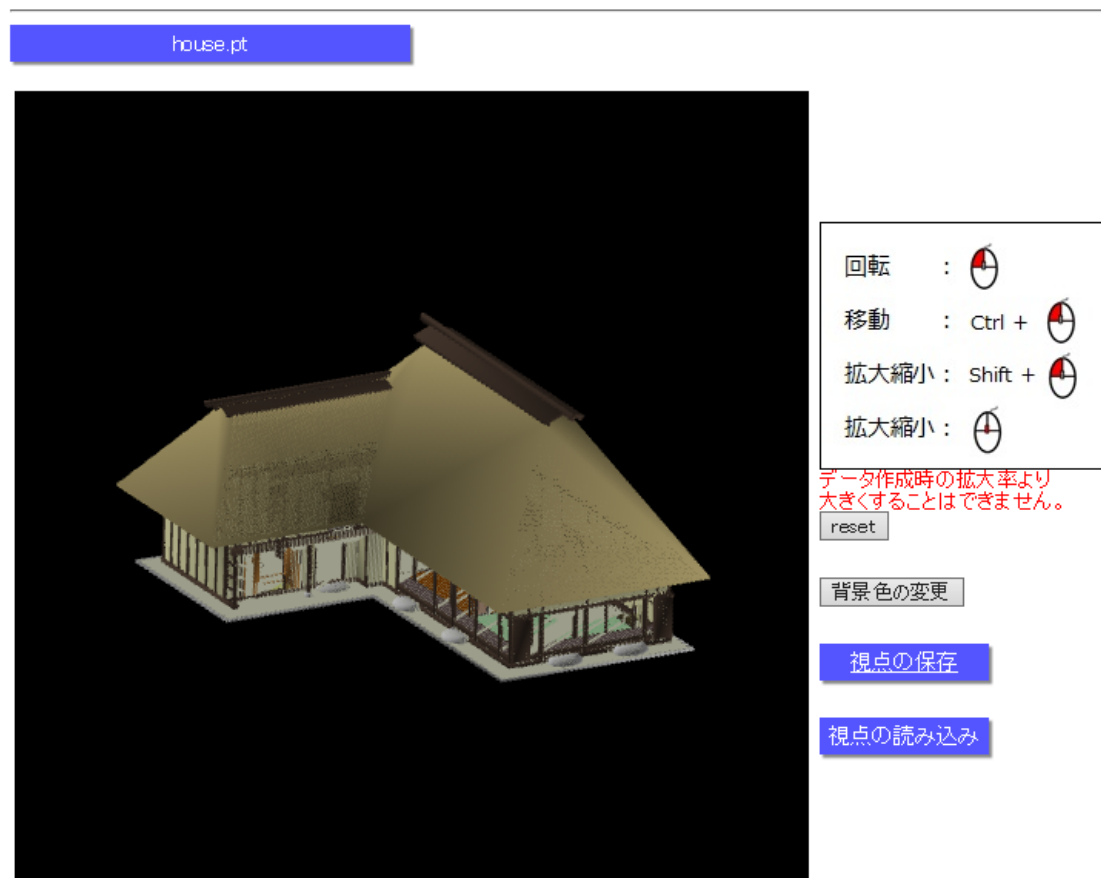

# POINT BASE VISUALIZATION

Hideo Miyachi  
miyachi@tcu.ac.jp

Points generated from  
rendered images

## WebGL based Point Viewer

AVS/Point Viewer

東京都市大学  
TOKYO CITY UNIVERSITY

TOKYO CITY  
UNIVERSITY