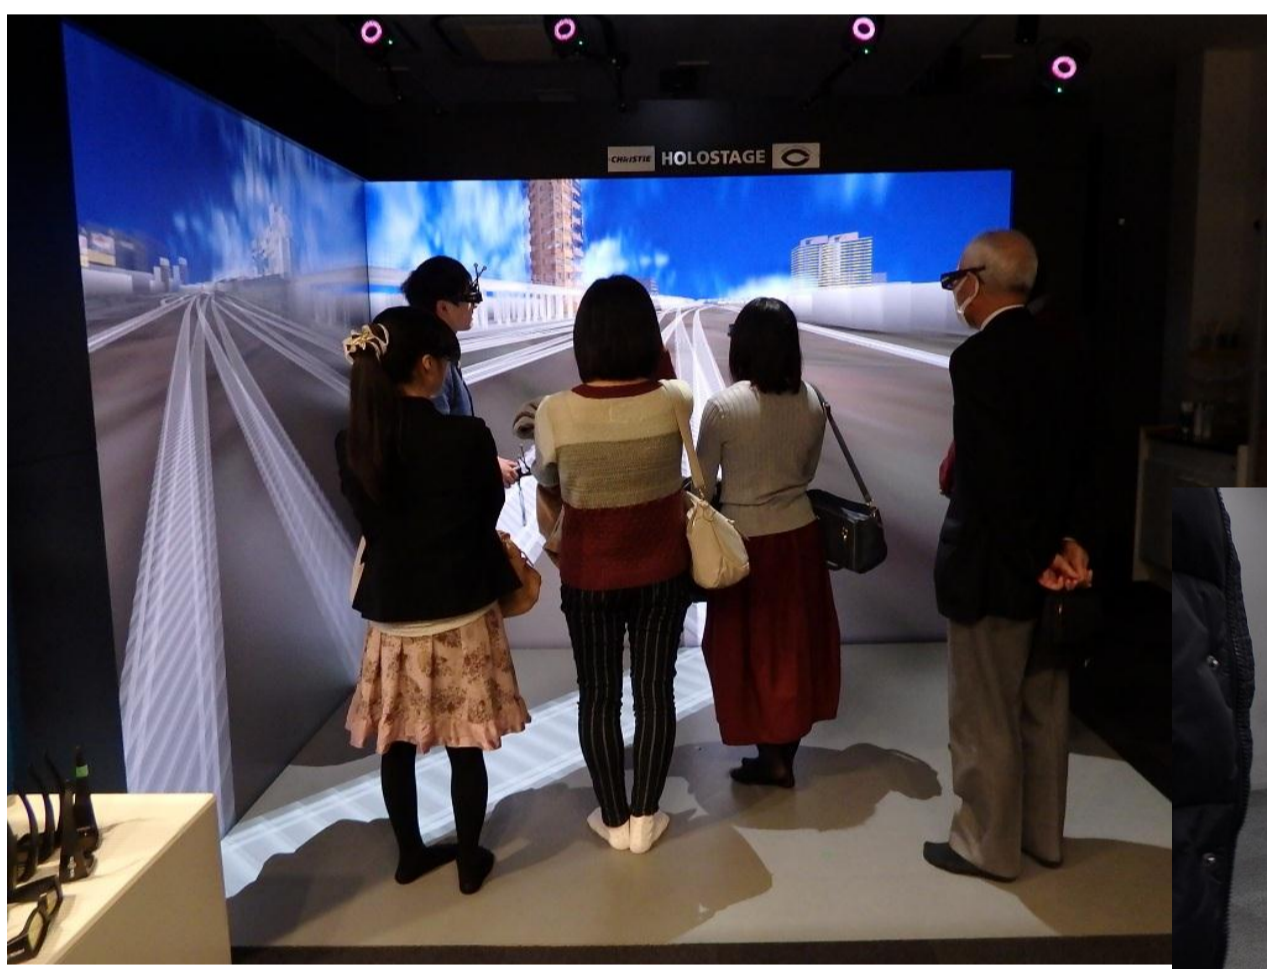

VR Study Meeting

Scientific visualization is shown in the immersive VR system (IVE) and other personal VR system in the type of HMD. The contents in VR are examined and evaluated in the study meeting.

The key site of studies: