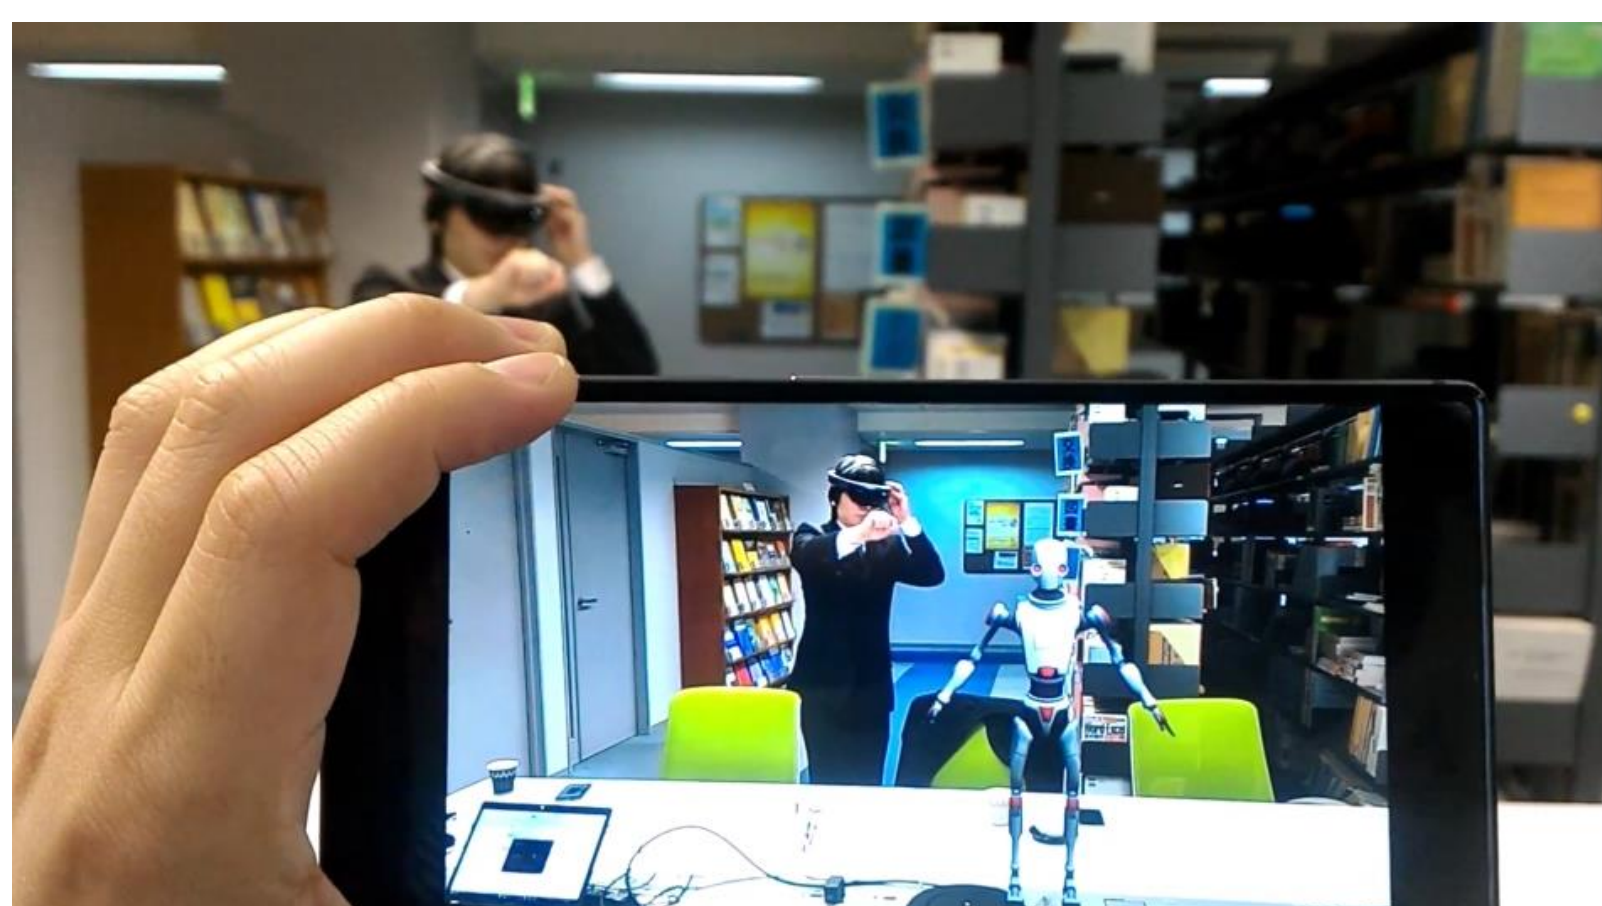

Motion Sensing for Interactive AR/VR

Institute of Systems, Information Technologies and Nanotechnologies
公益財団法人九州先端科学技術研究所

Human Sensing System

Applications

AR Shooting

3D Drawing

Spatial Sharing Among Multi AR Devices