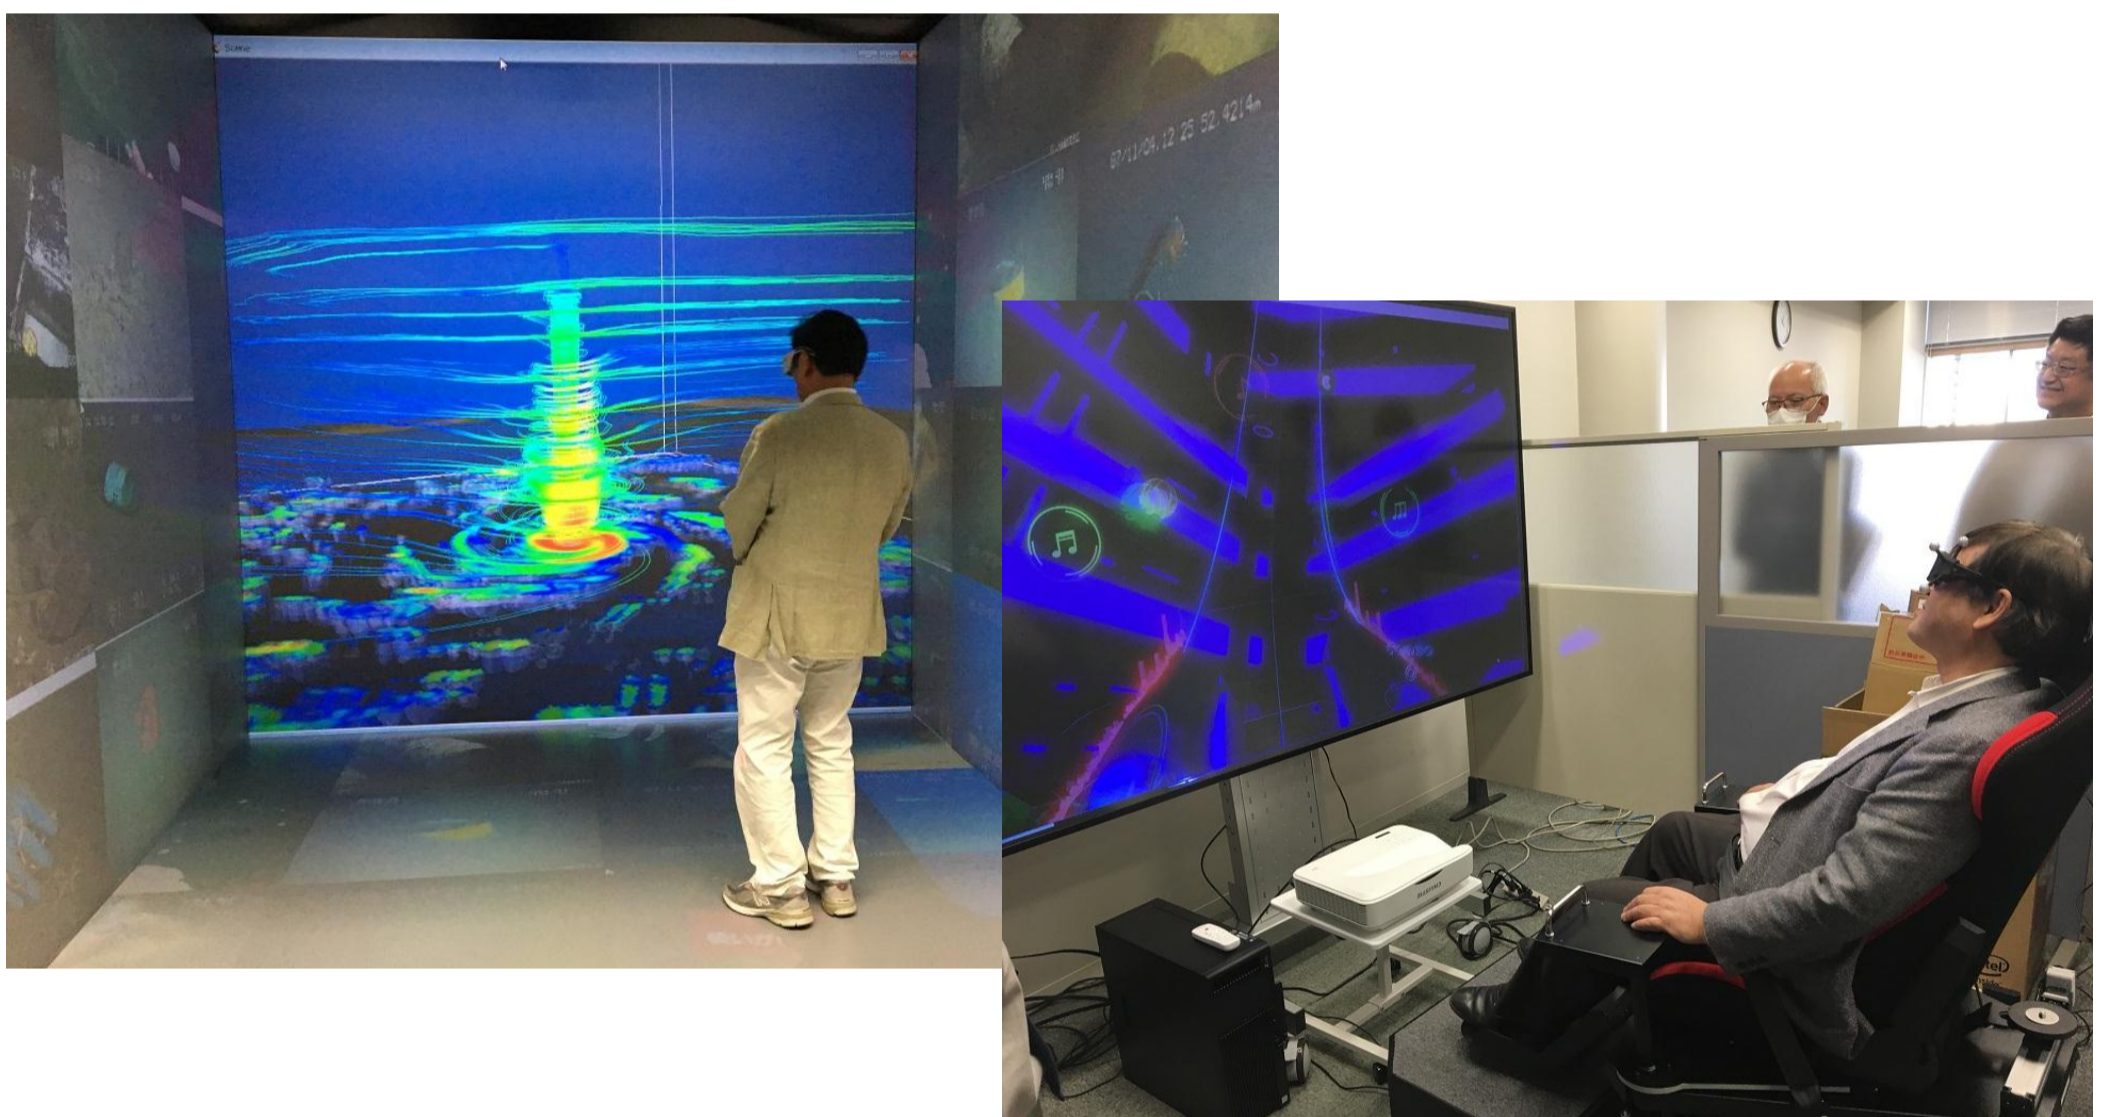

VR Study Meeting

Scientific visualization is shown in the immersive VR system (IVE) and other personal VR system in the type of HMD. The contents in VR are examined and evaluated in the study meeting.

The key site of studies: